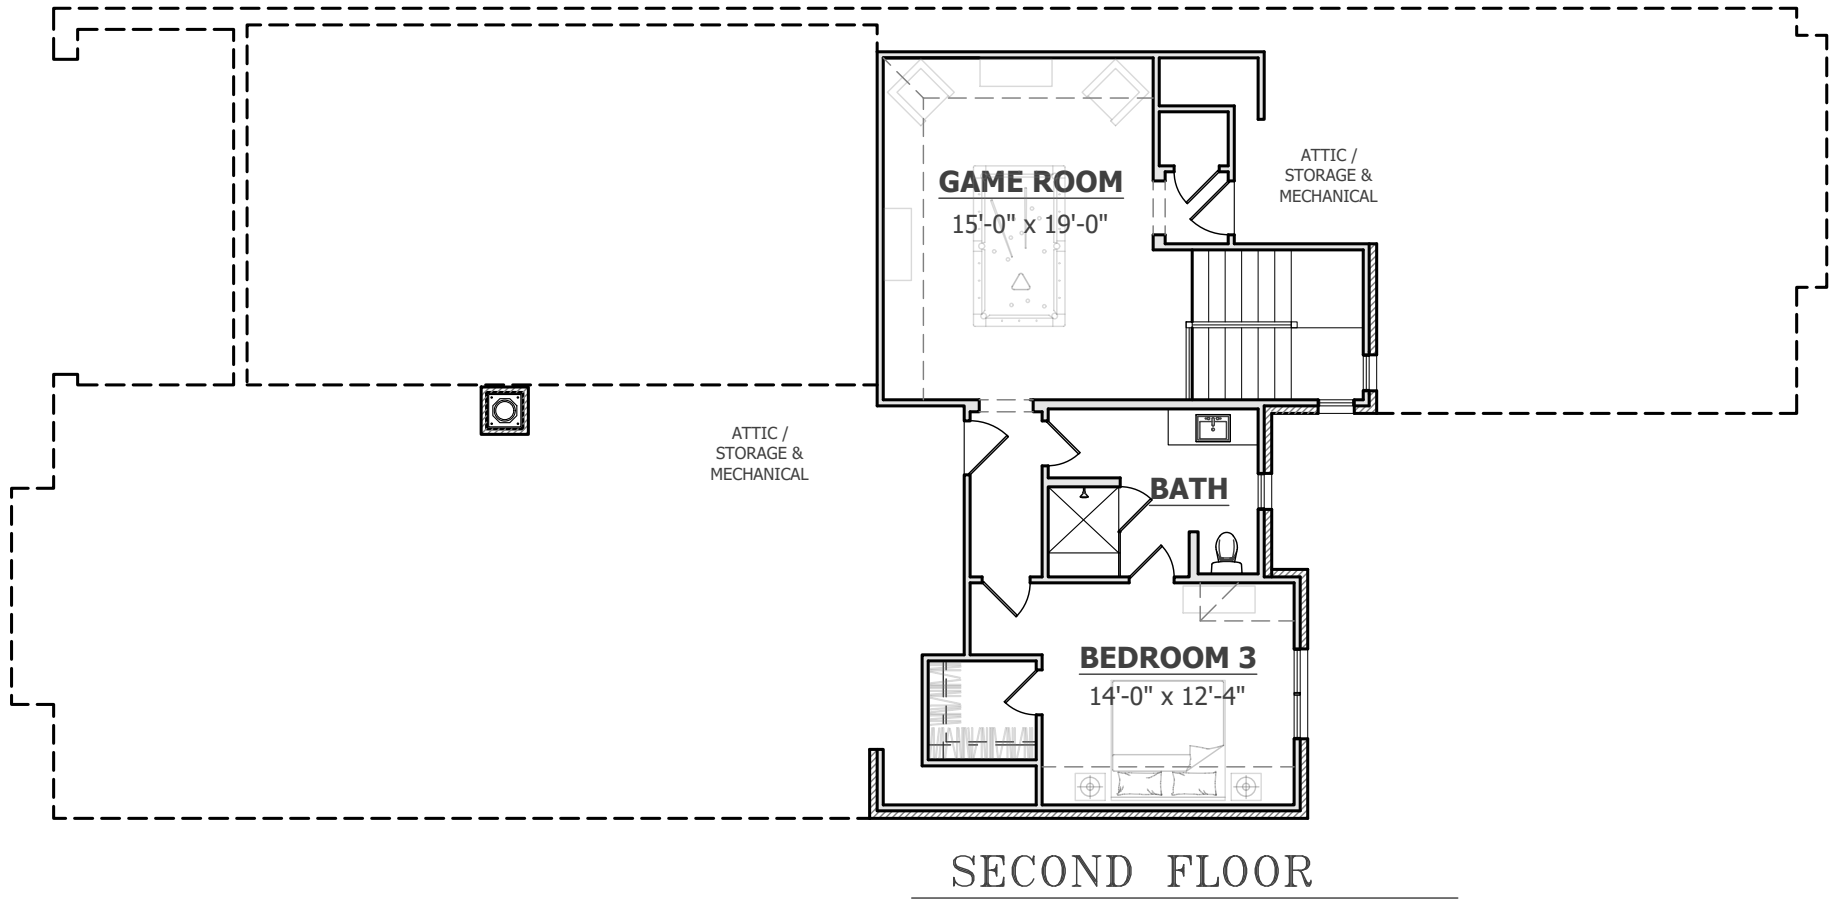

Lynn Urban

214-226-1780

lynn@starsidebuilders.com

FIRST FLOOR

2,979	S.F.	1st Floor
779	S.F.	2nd Floor
3,758	S.F.	TOTAL A/C

6504 Josephine

6504 Josephine

Starside Custom Builders, LLC [www.starsidebuilders.com](http://www.starsidebuilders.com)