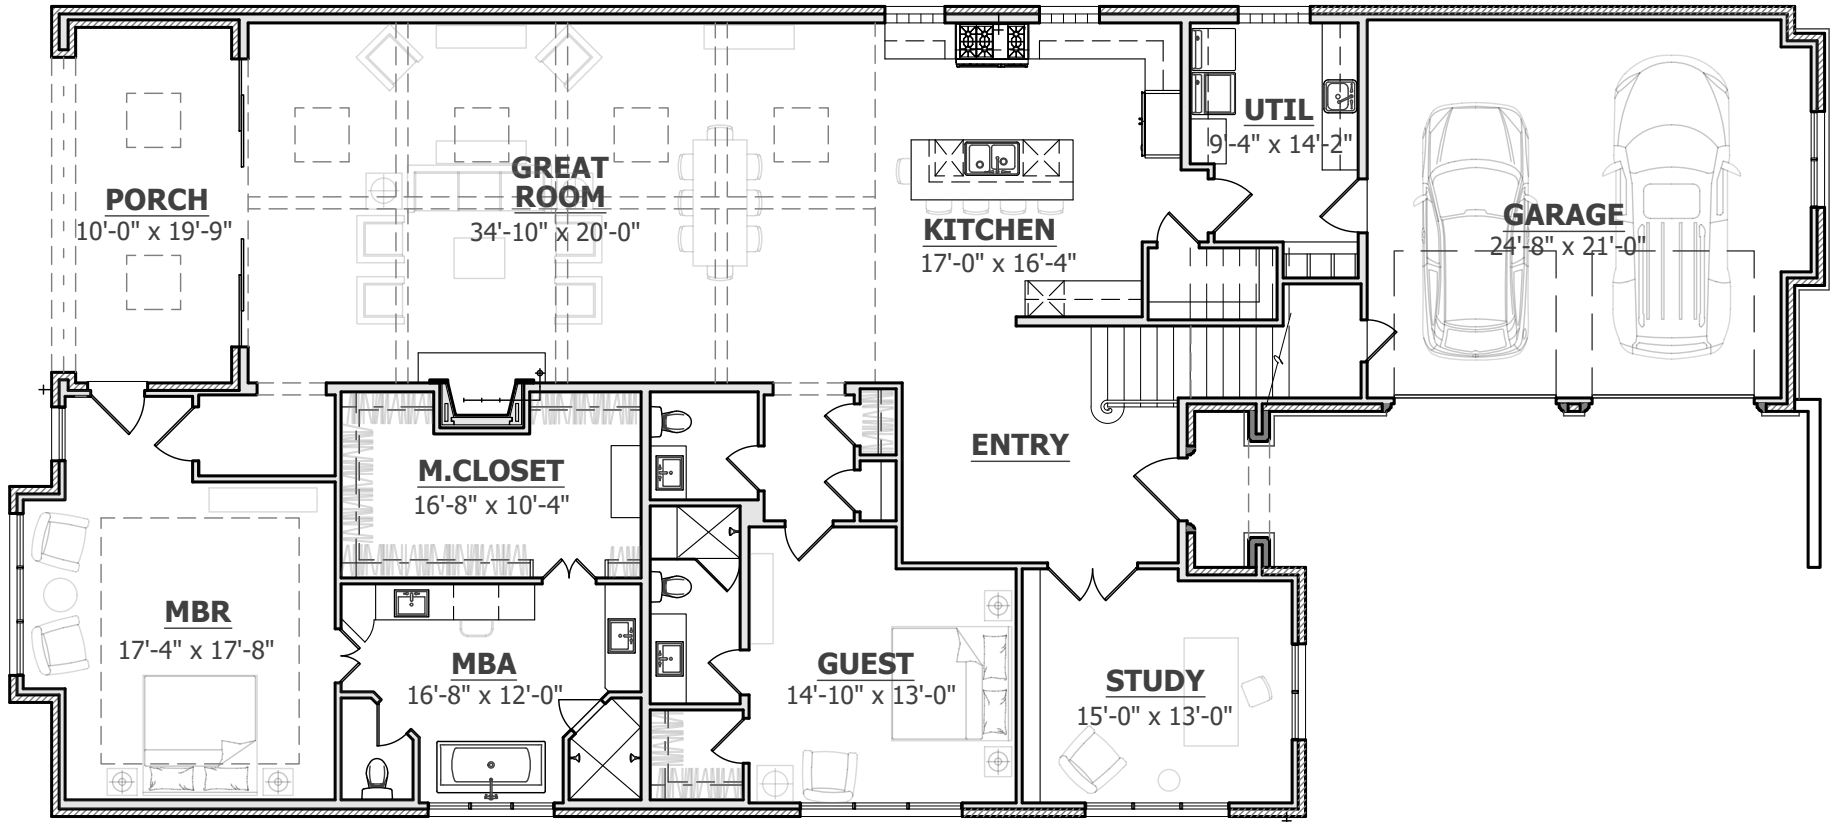

Lynn Urban

214-226-1780

lynn@starsidebuilders.com

FIRST FLOOR

2,979	S.F.	1st Floor
779	S.F.	2nd Floor
3,758	S.F.	TOTAL A/C

6504 Josephine

6504 Josephine

Starside Custom Builders, LLC [www.starsidebuilders.com](http://www.starsidebuilders.com)