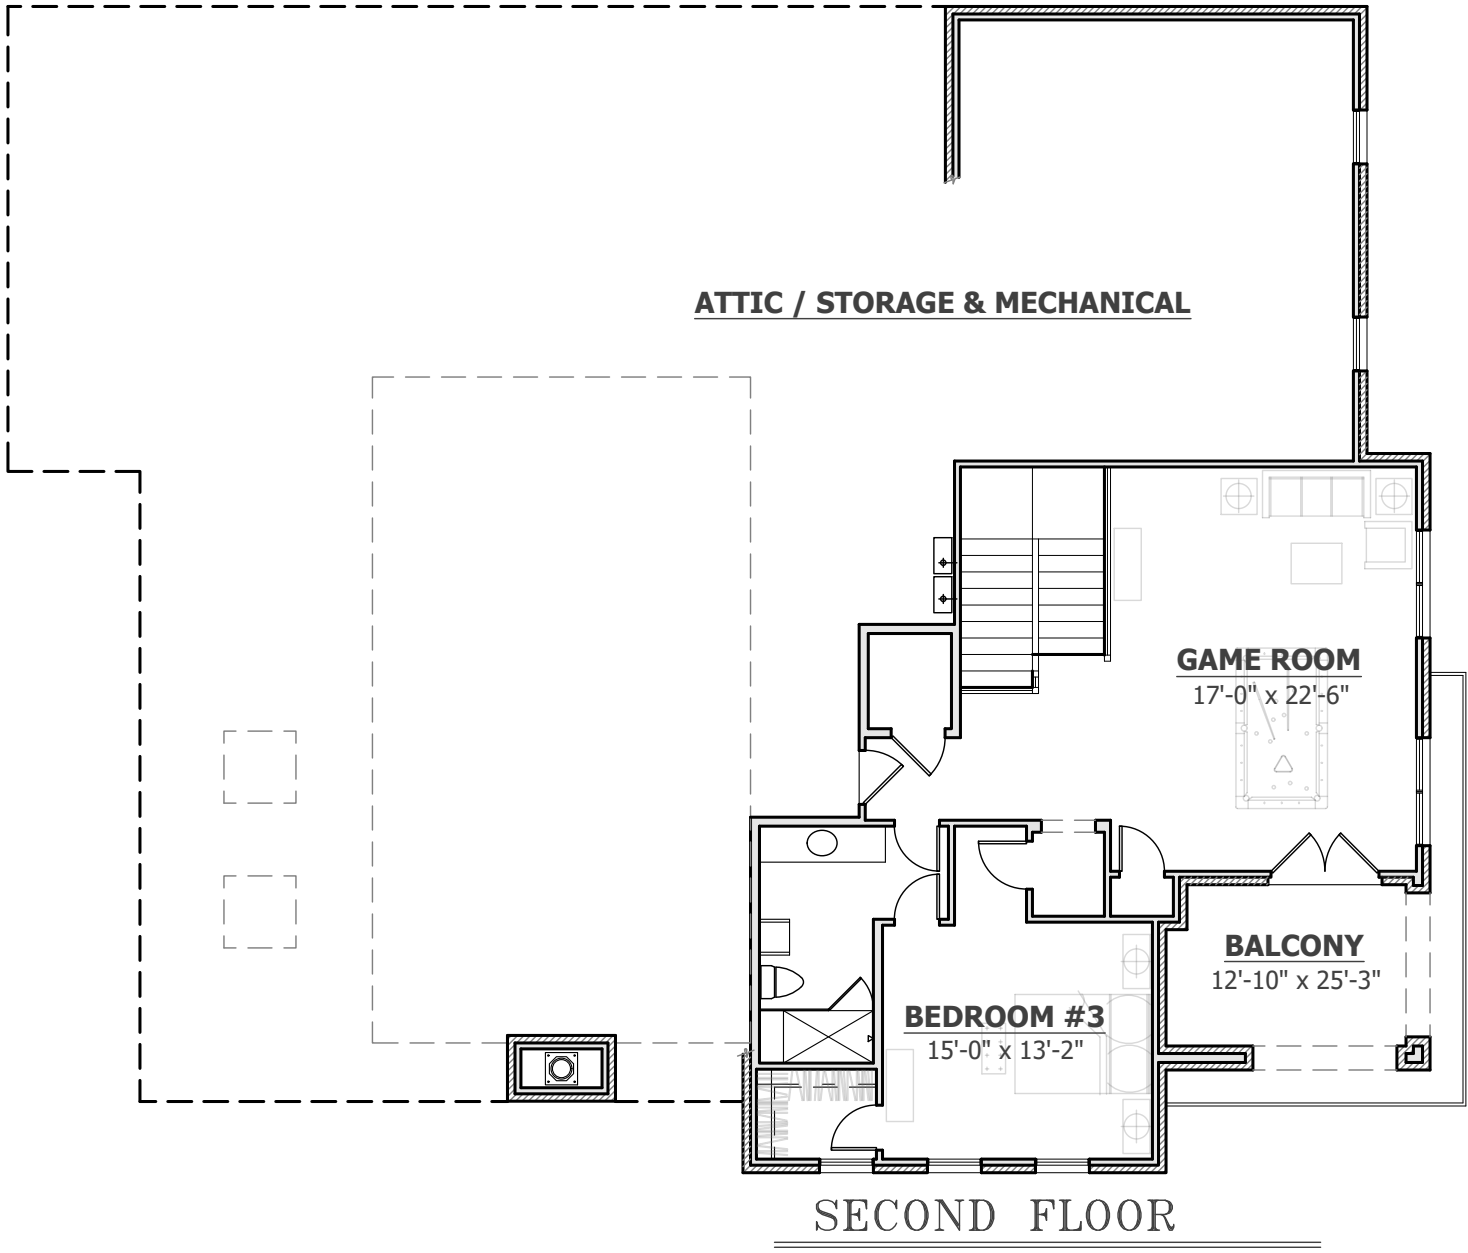

Lynn Urban

214-226-1780

lynn@starsidebuilders.com

6809 FRANCESCA

FIRST FLOOR

3,213	S.F.	1st Floor
957	S.F.	2nd Floor
4,170	S.F.	TOTAL A/C

6809 FRANCESCA