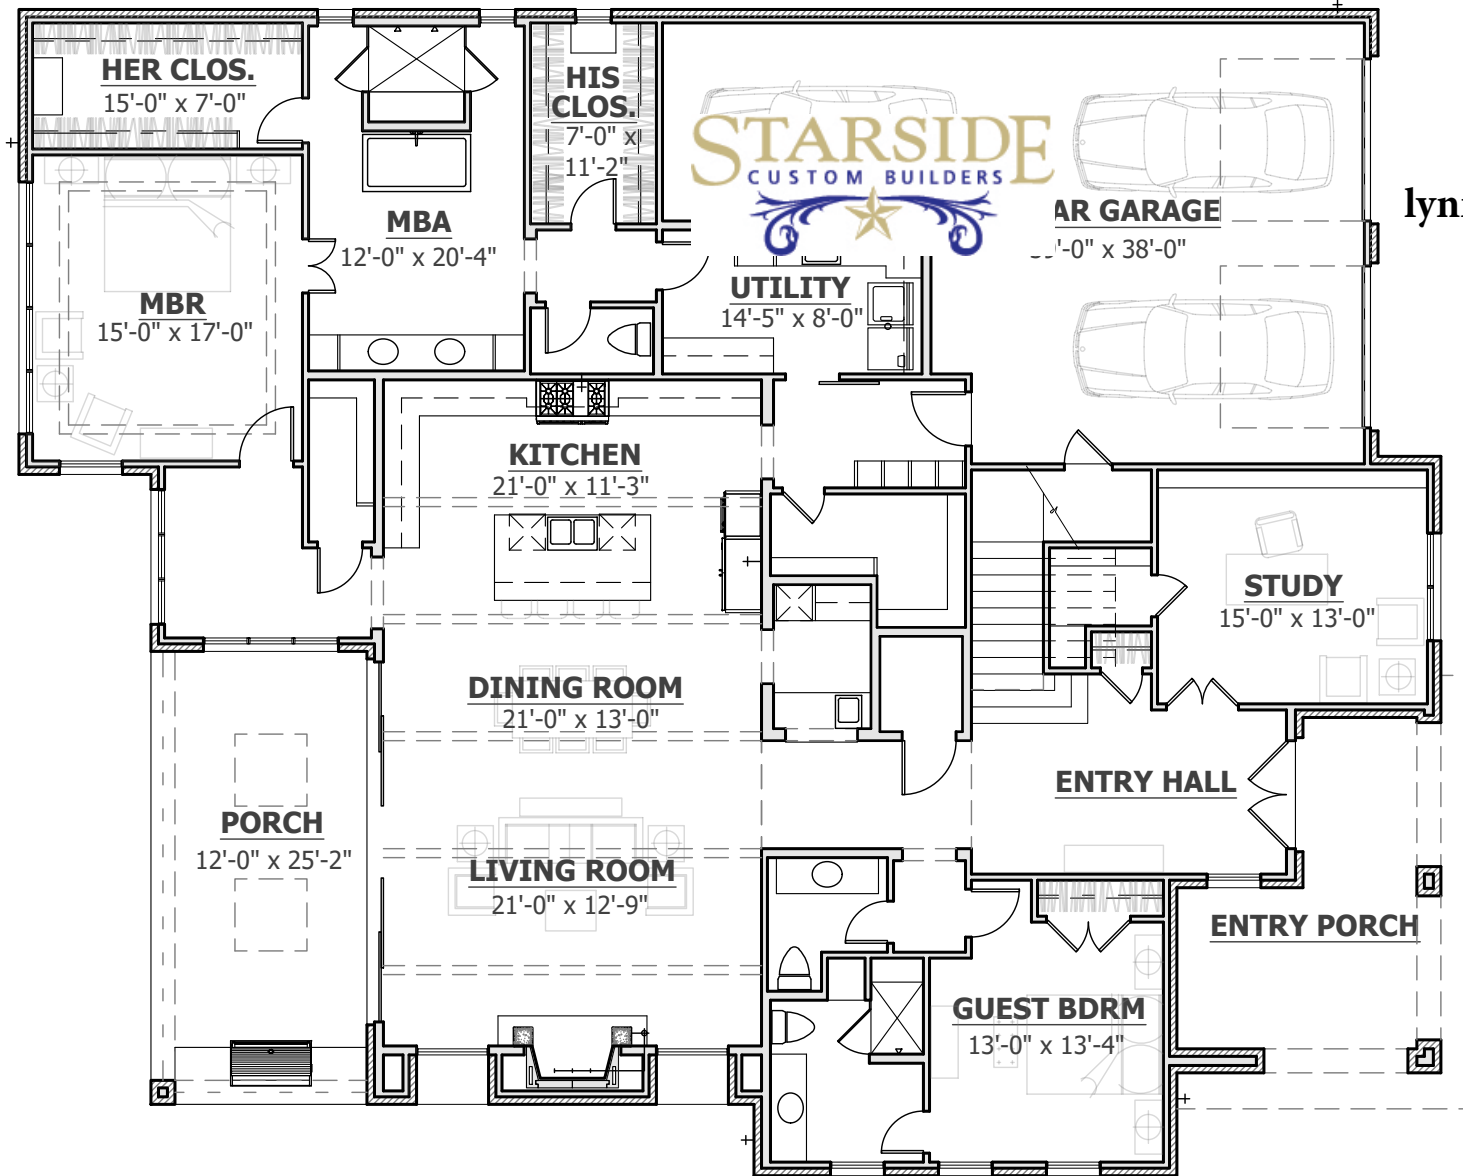

Lynn Urban

214-226-1780

lynn@starsidebuilders.com

6809 FRANCESCA

FIRST FLOOR

3,213	S.F.	1st Floor
957	S.F.	2nd Floor
4,170	S.F.	TOTAL A/C

6809 FRANCESCA